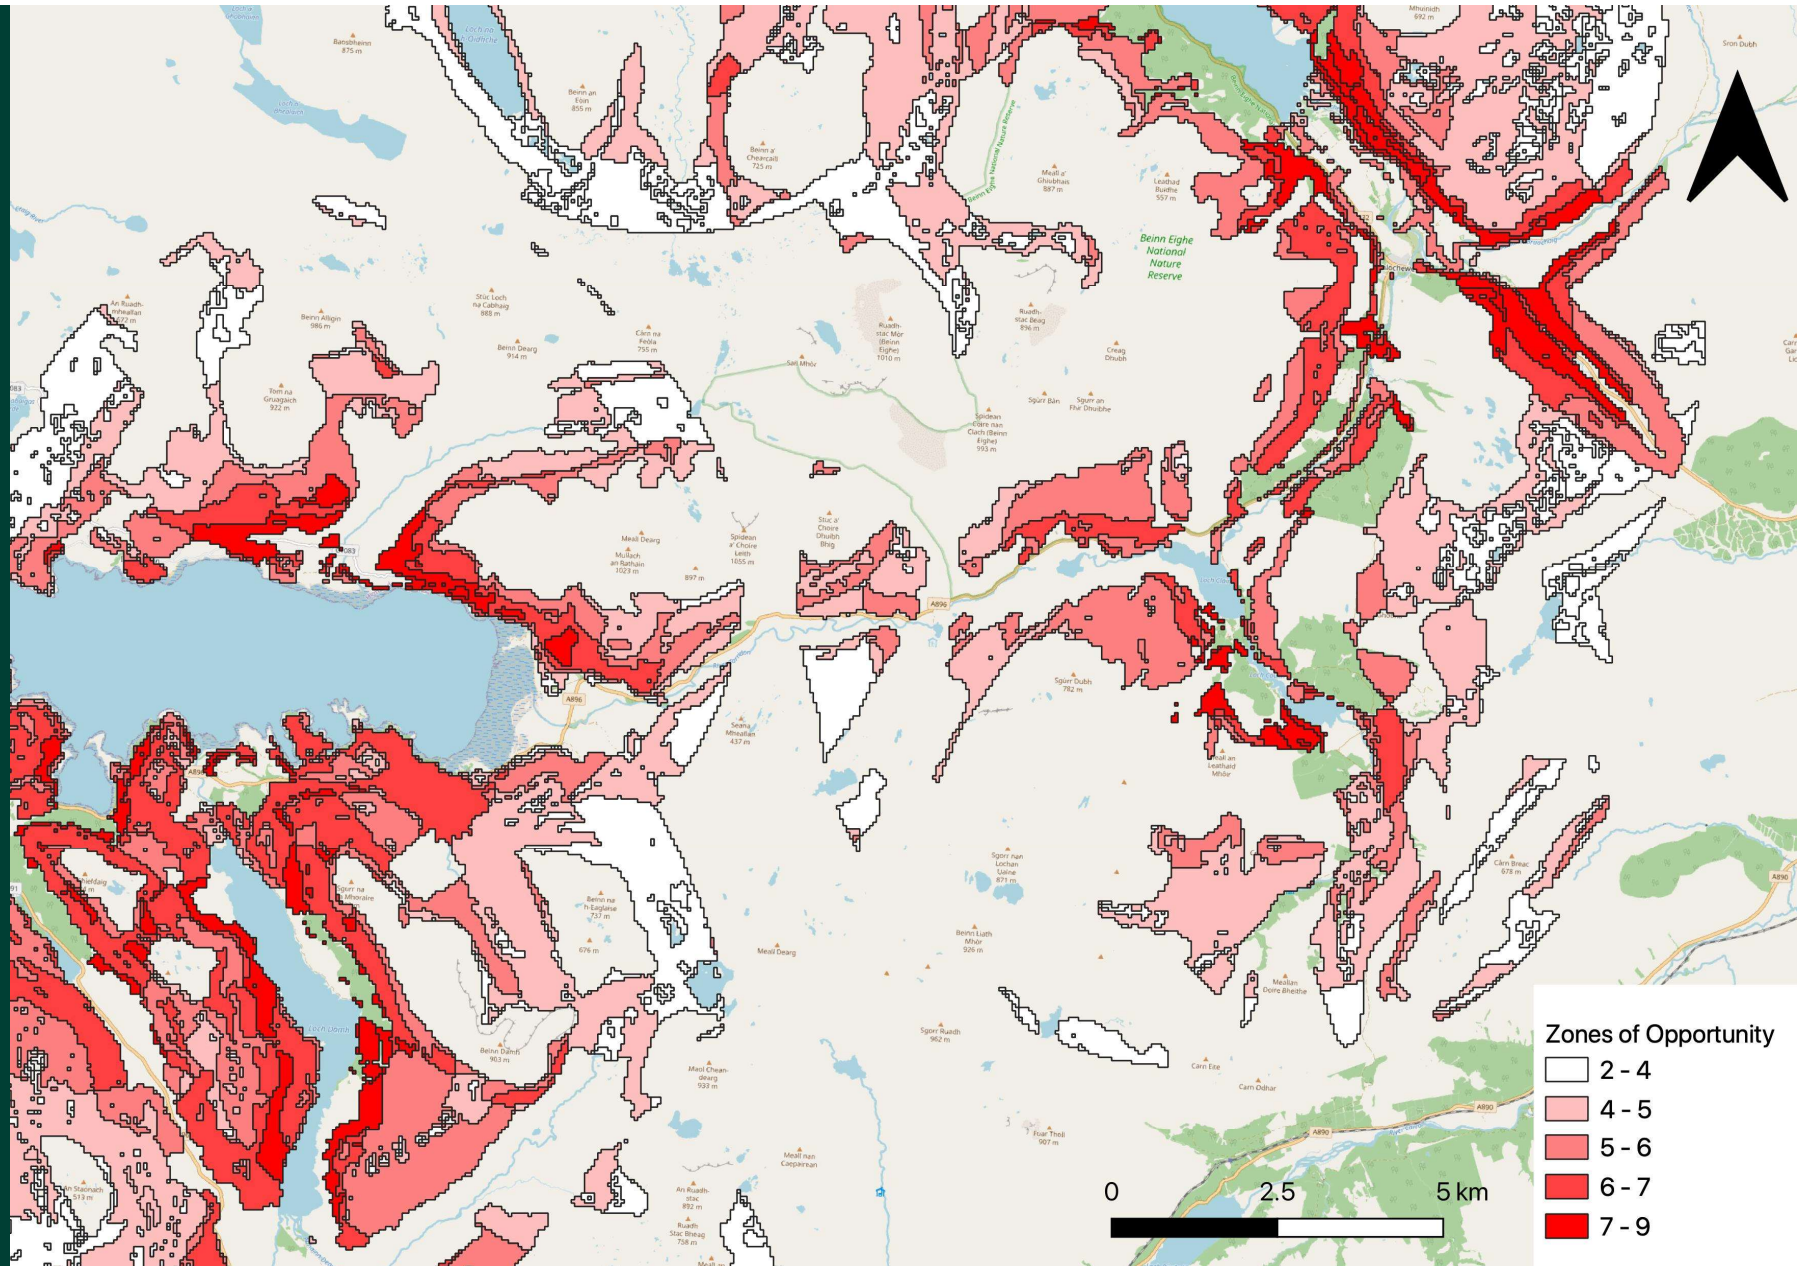

Glen Torridon Partnership: A Landscape-scale Nature Restoration Project

Malcolm Turner
Ben Shildaig & Couldoran
26th April 2023

WOODLAND
TRUST SCOTLAND

Scotland's rainforest...

...becoming connected

The Glen Torridon Partnership is a pioneering landscape-scale approach to long-term habitat restoration in Glen Torridon, one of the most iconic mountain landscapes in the UK. Using nature-based solutions whilst working across landownership boundaries and with local communities, the Glen will blossom into a thriving network of habitats, which are resilient against climate change and where biodiversity can flourish.

Data-gathering and mapping

Native woodland
creation

Tackling Invasive Non-Native Species

Monitoring

Wildfire prevention and awareness

BBC

Sign in

Home

Alba | Local News

Wildfire numbers in Scotland quadruple in a year

🕒 28 June 2019

CARRBRIDGE FIRE STATION

Fire chiefs have warned of another summer of blazes like the one near Paul's Hill wind farm in Moray