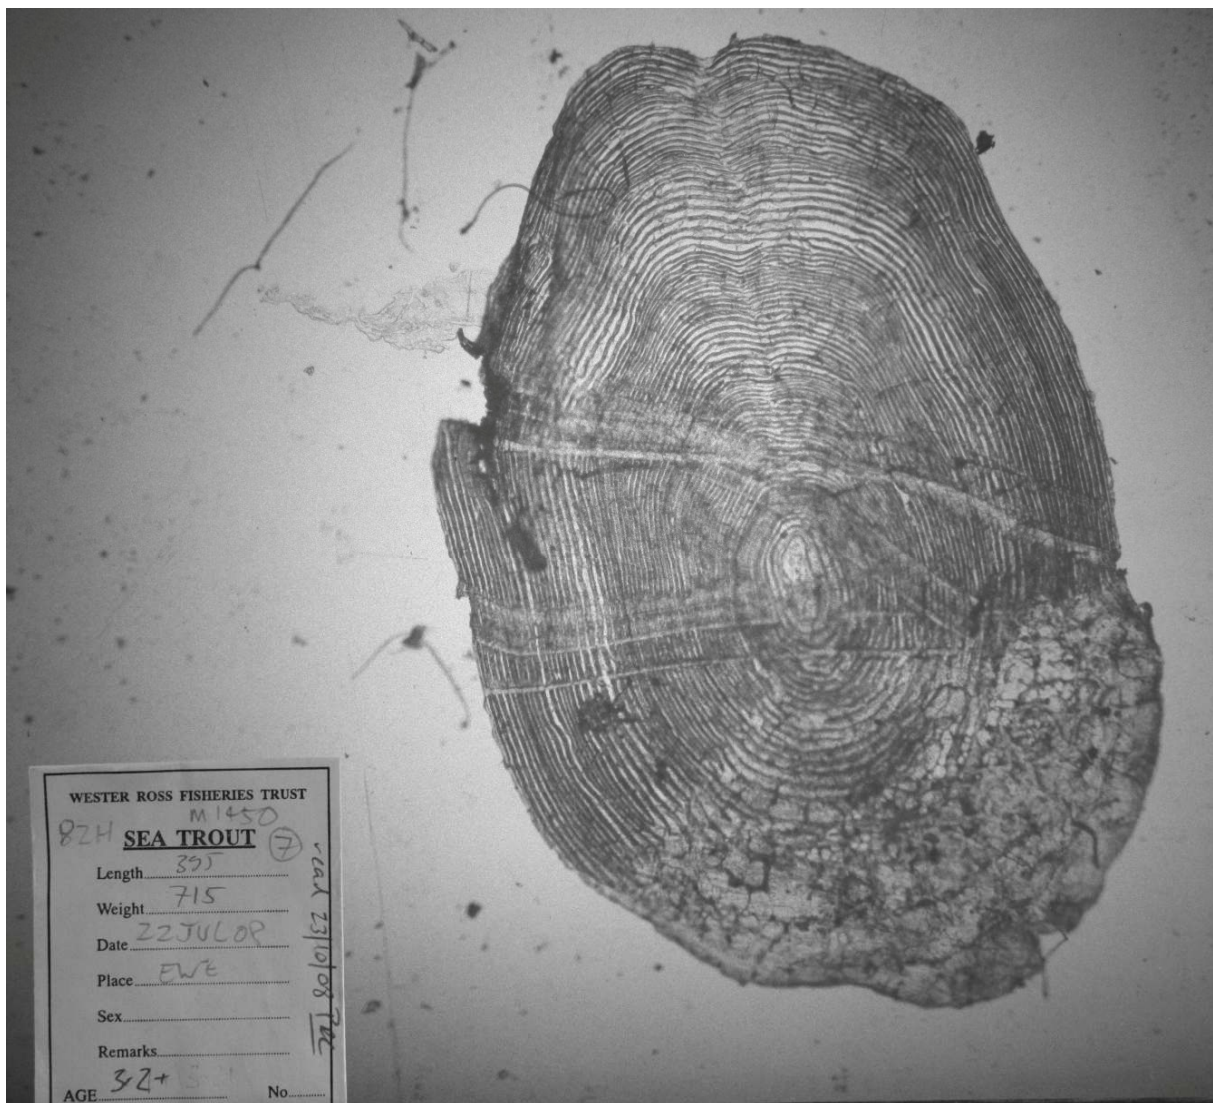

Sea trout, 395mm (715g), taken by rod and line from River Ewe on 22nd July 2008.

The fish has been aged as a 3 year smolt age with two summers, two winters and part of third summer since going to sea. There is no clear spawning mark after either its first or second summer at sea, so the fish may have not yet spawned.

There were no sea lice on the fish.

Sweep netting supported by the Scottish Government via the Tripartite Working Group.